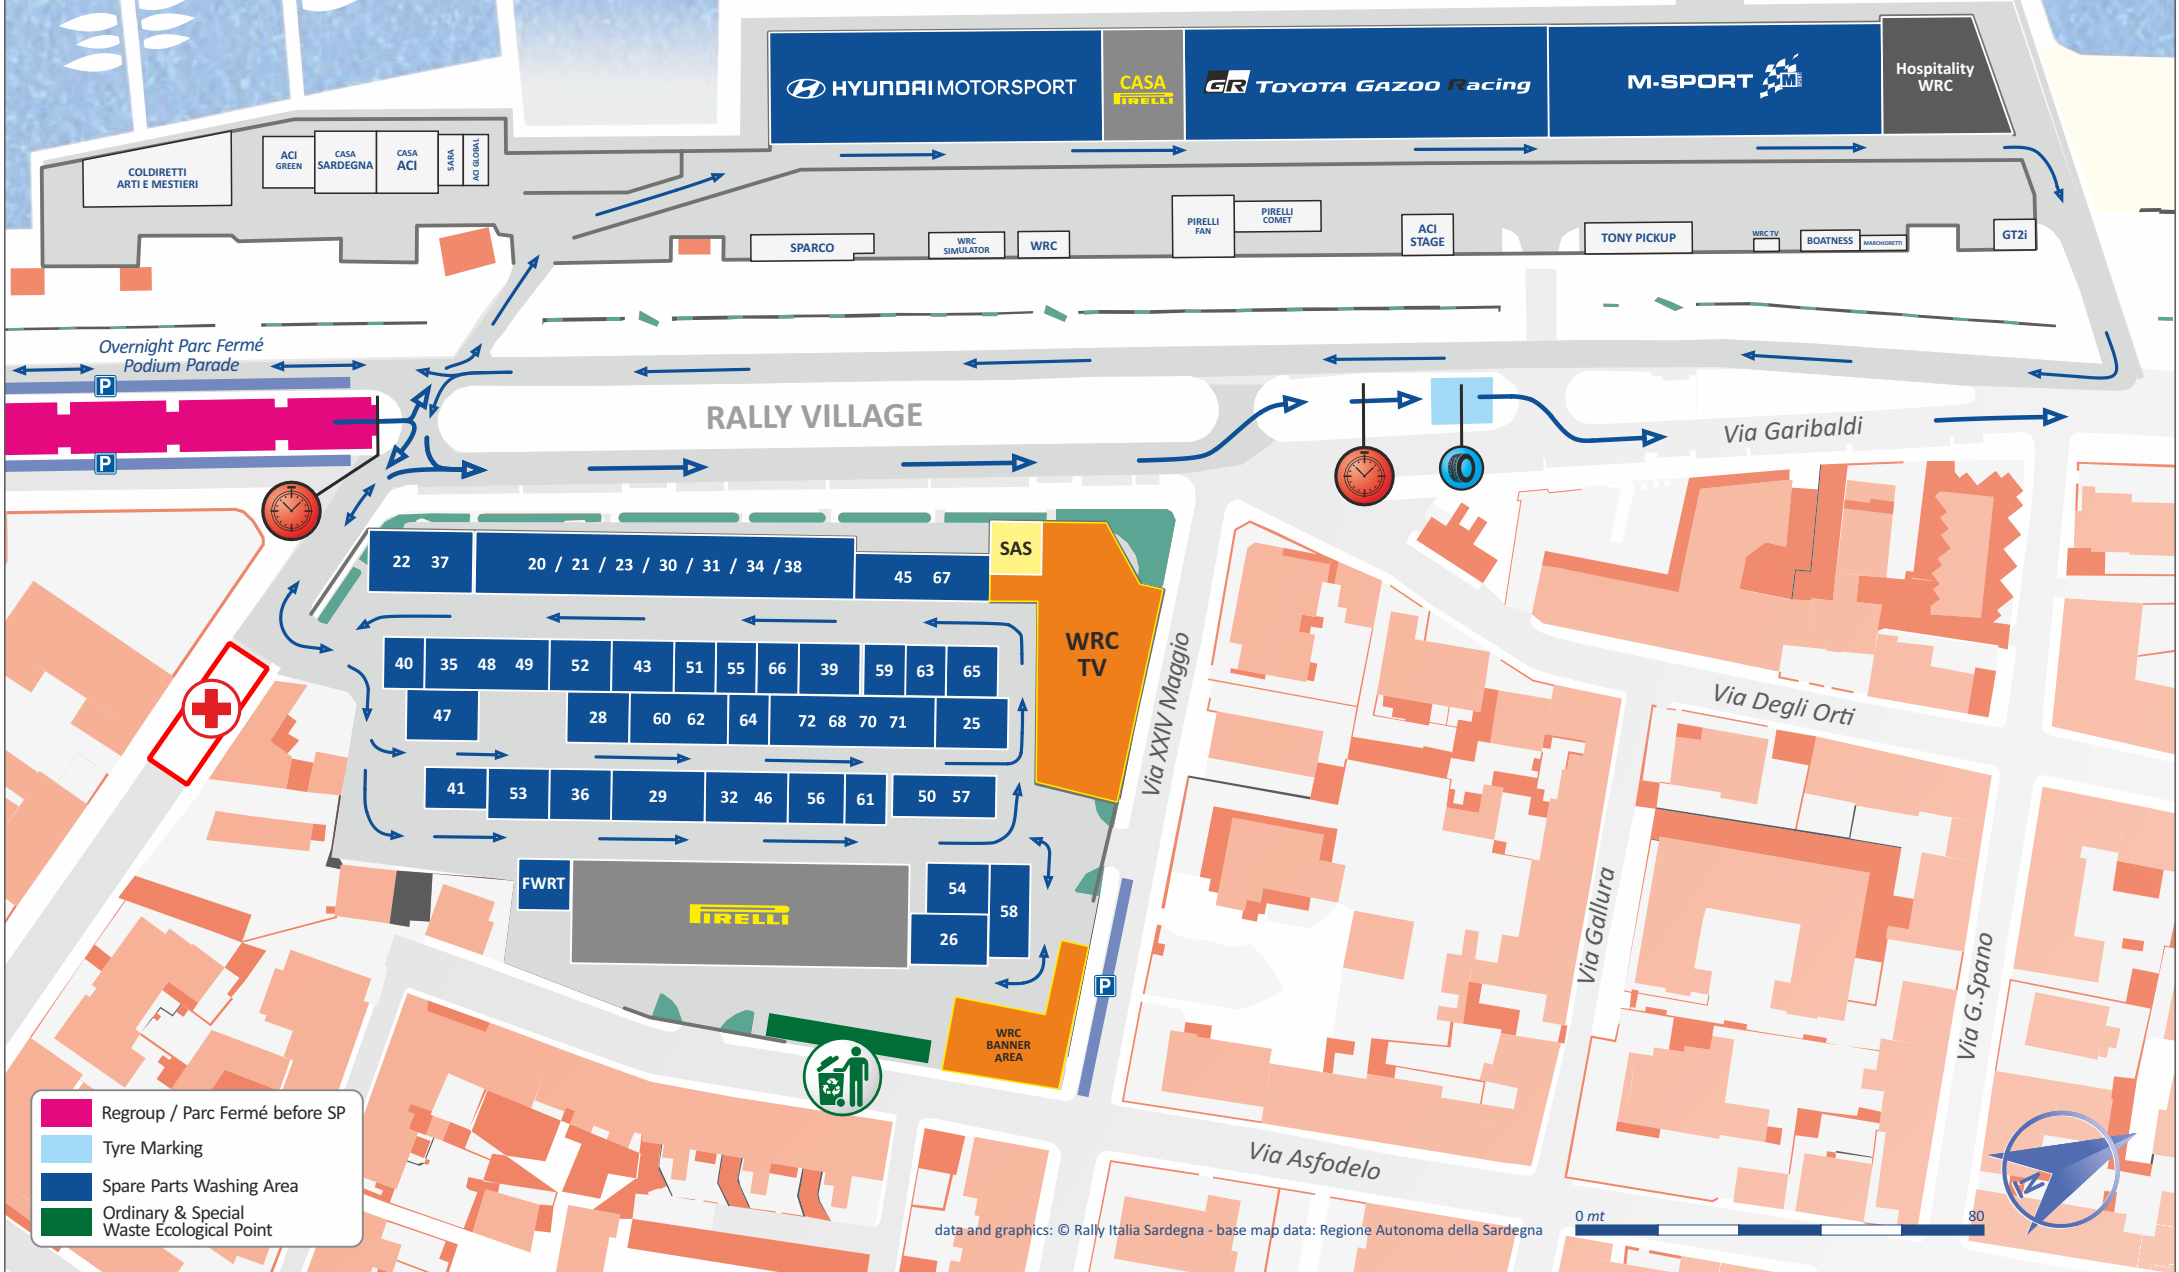

SERVICE PARK LAYOUT

Banchina Domenico Millelire

SPARE PARTS WASHING AREA

- Regroup / Parc Fermé before SP
- Tyre Marking
- Spare Parts Washing Area
- Ordinary & Special Waste Ecological Point